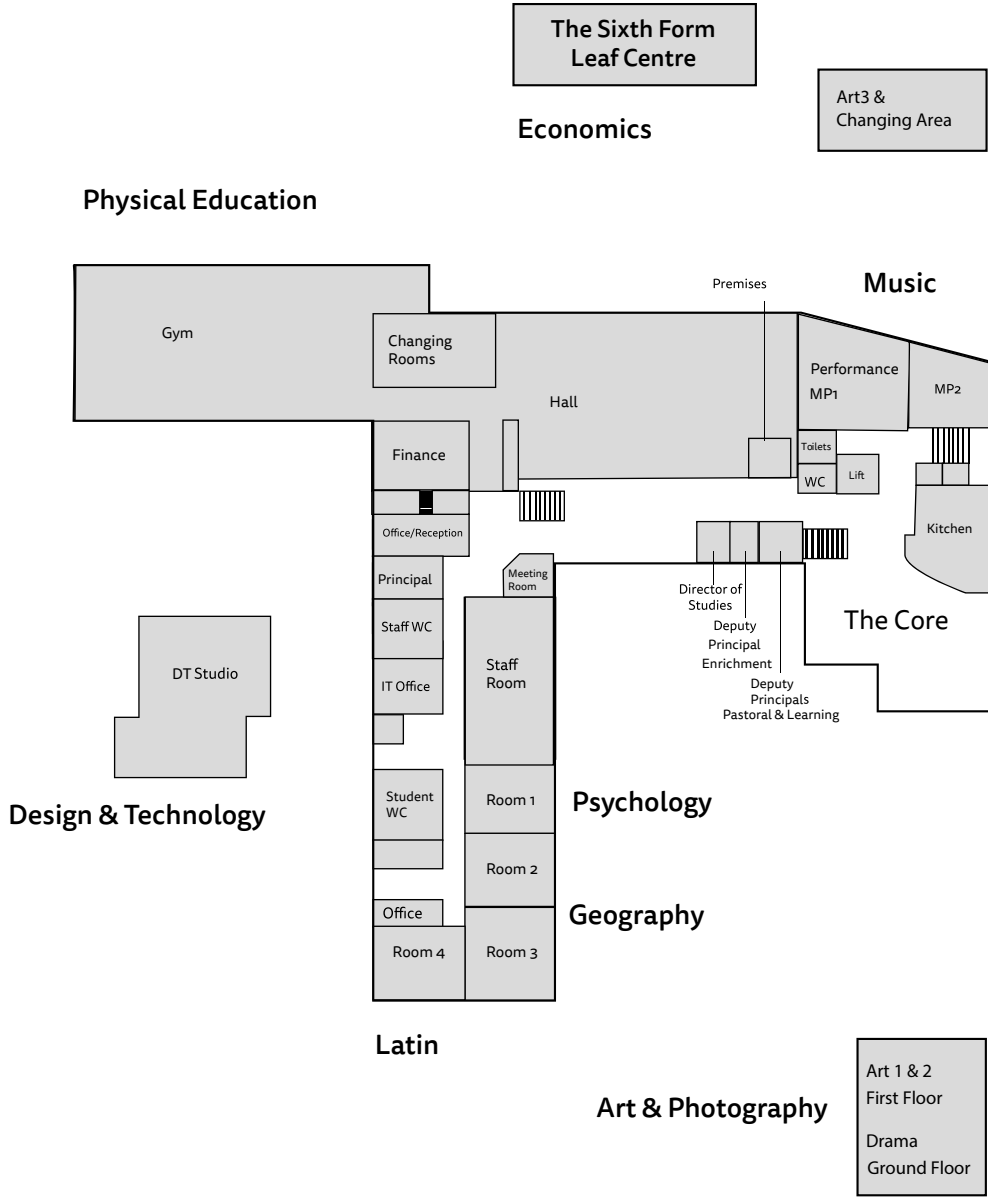

Ground Floor

Key:
Performance MP1 & MP2 - The Charlton Green Room

First Floor

Key:
Practice RM1 - Raven Russia Recording Room

The Ladies' College Map

Welcome to The Ladies' College.

We hope you enjoy your visit.

Science

English

- Key:**
- Room 20 - The James Room
 - Room 21 - The Denbigh Room
 - Room 22 - The Perkins Room
 - Room 23 - The Redelinghuys Room
 - Learning Support - The Rollo Room